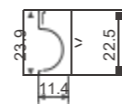

T: 1.9mm G: 0.534kg/m

A1395