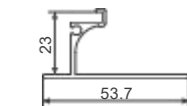

T: 1.7mm G: 0.468kg/m