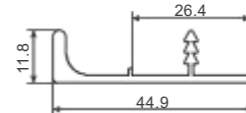

T: 1.7mm G: 0.390kg/m

A1355