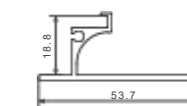

T :1.6mm

A1378