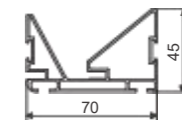

SXALUMINUM

HOUSEHOLD ALUMINUM SYSTEM

SXALUMINUM

NO HANDLE

HOUSEHOLD ALUMINUM SYSTEM

A6504

T: 1.2mm G: 1.353kg/m

A1239