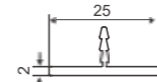

T: 5.0mm G: 0.631kg/m

Decorative strip series

SXALUMINUM

A1376

T: 1.8mm G: 0.493kg/m

A1419

T: 2.0mm G: 0.208kg/m

A1416