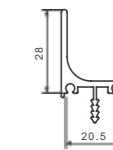

T: 1.7mm G: 0.265kg/m

A8049

T: 1.2mm G: 0.308kg/m

Handle series

SXALUMINUM

A1294

T :2.0mm G : 0.497kg/m

A1246