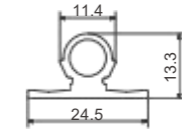

A6130

T :1.2mm G : 0.274kg/m

A6257