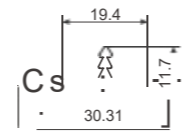

T: 1.7mm G: 0.265kg/m

A8049

T: 1.2mm G: 0.308kg/m

Handle series

SXALUMINUM

A1294

T :2.0mm G : 0.497kg/m

A1246