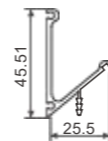

Decorative strip series

SXALUMINUM

A1376