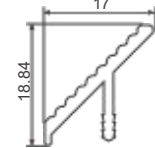

SXALUMINUM

HOUSEHOLD ALUMINUM SYSTEM

SXALUMINUM

NO HANDLE

HOUSEHOLD ALUMINUM SYSTEM

A6504

T: 1.2mm G: 1.353kg/m

A1239