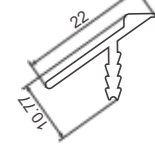

T: 1.5mm G: 0.117kg/m

A1200

T: 1.3mm G: 0.146kg/m