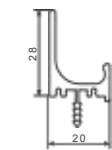

T: 1.7mm G: 0.265kg/m

A8049

T: 1.2mm G: 0.308kg/m

Handle series

SXALUMINUM

A1294

T :2.0mm G : 0.497kg/m

A1246