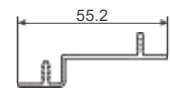

Handle series

SXALUMINUM

A1371

T: 1.2mm G: 0.297kg/m

A1383

T: 1.2mm G: 0.33kg/m

A1384

T: 1.9mm G: 0.274kg/m