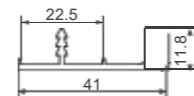

T: 5.0mm G: 0.631kg/m

Decorative strip series

SXALUMINUM

A1376

T: 1.8mm G: 0.493kg/m

A1419

T: 2.0mm G: 0.208kg/m

A1416