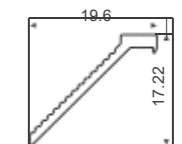

T: 2.2mm G: 0.188kg/m

A1250