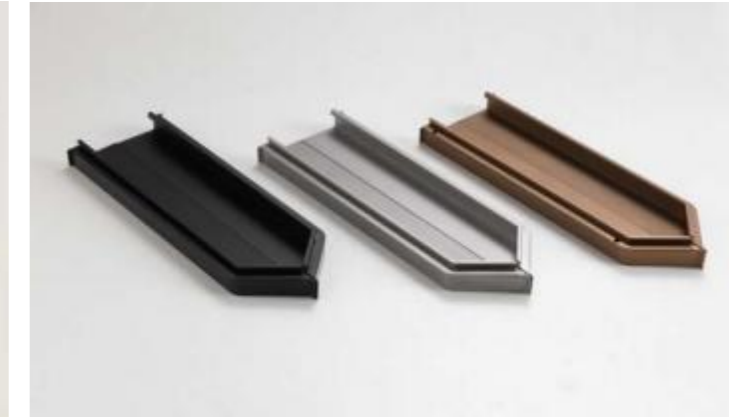

The perfect visual experience of home vitality,
It's like a lingering
Elves, wandering in the sunshine.
Minimalism has a kind of original mysterious beauty,
without any triviality of carving.